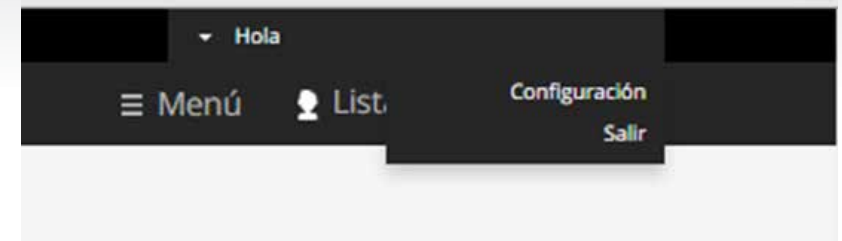

6. Configuración

Desde la zona superior derecha accedes a “Configuración”, donde encuentras los datos de personalización del servicio.

Seleccionando la opción de gestionar dispositivos aparecen todos los dispositivos que están o han estado alguna vez asociados al servicio.

Gestionar dispositivos

movistar PLAY

Menú Listas Buscar

P preferencias

Control de Contenidos PIN de Compra Cambiar Contraseña Gestionar dispositivos Notificaciones

Tus dispositivos

Puedes disfrutar del servicio en un máximo de 5 dispositivos. Si alcanzas este límite, simplemente desactiva uno de los ya existentes. Si lo deseas, puedes reactivar cualquier dispositivo más adelante.

Dispositivos	Activar
iPhone Daniel	08/08/2016
SONY D2206	12/08/2016
MBX QINAYA	12/08/2016
tyyyuyuh	16/08/2016

Agregar un dispositivo

Agrega tu TV a la lista de dispositivos. Para disfrutar de contenido adicional y otros beneficios.

Ingresa el código que aparece en tu TV. Ten en cuenta las mayúsculas y minúsculas.

Código:

Asigna un nombre a tu dispositivo: (hasta 30 caracteres)

Agregar