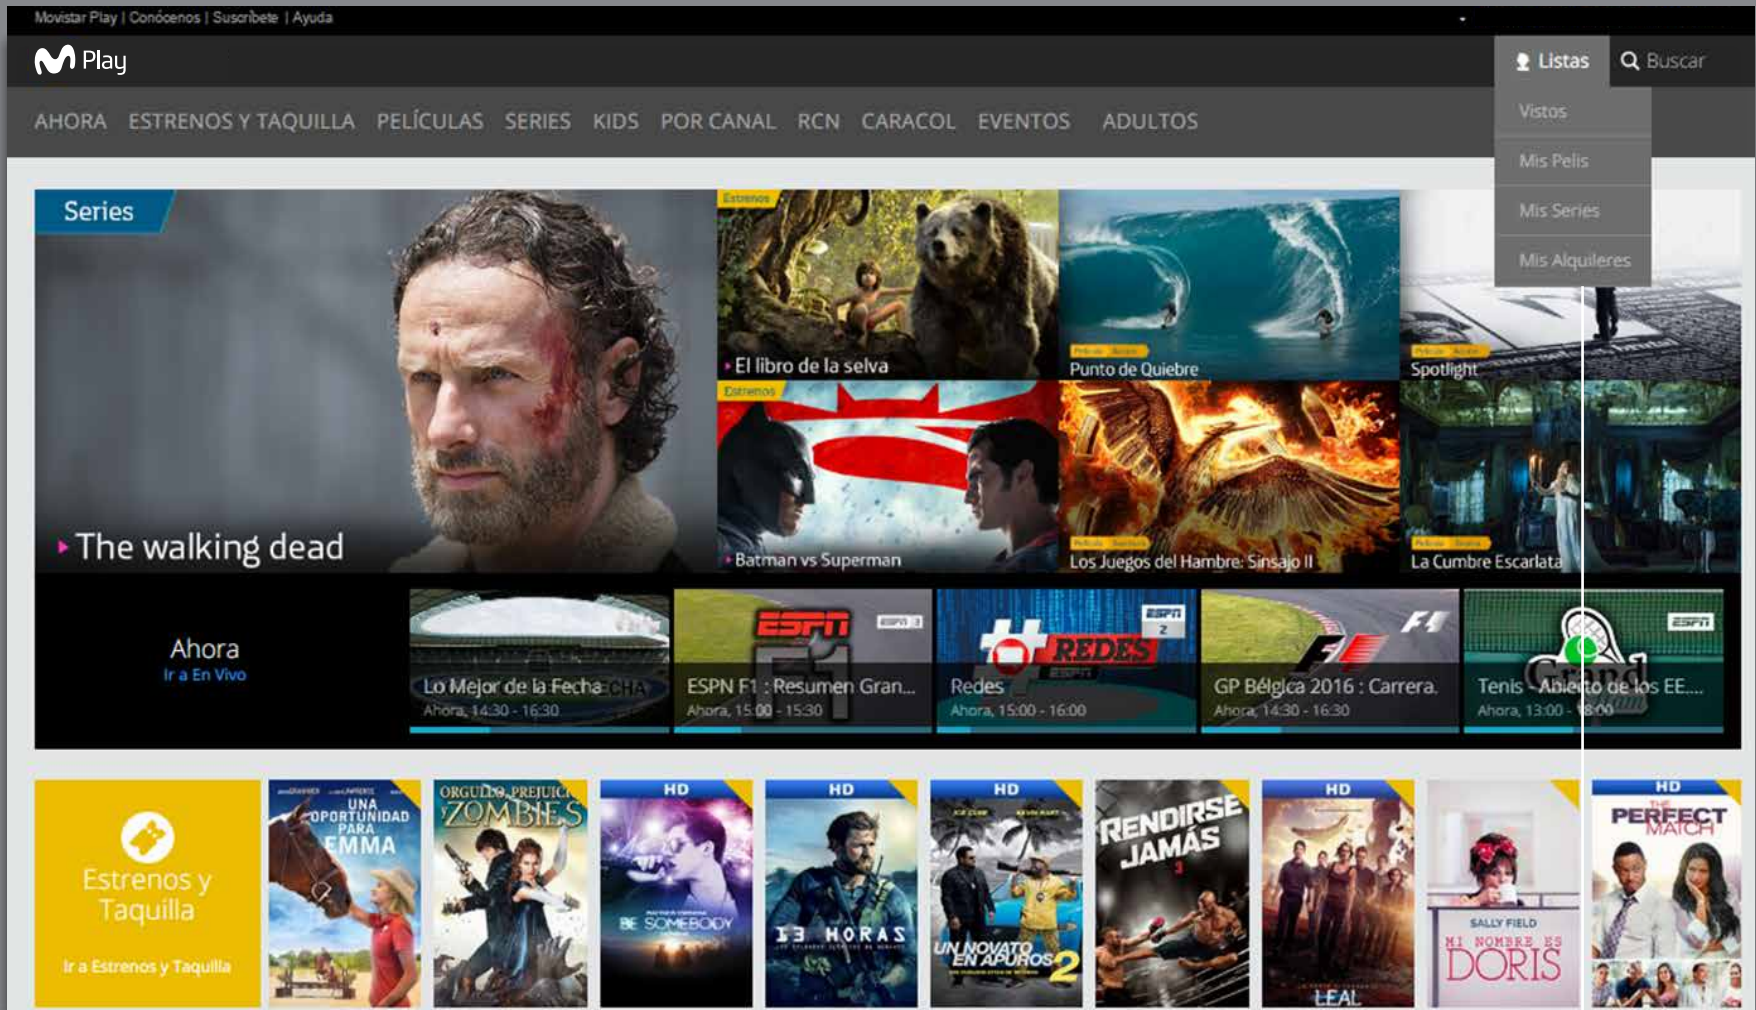

3.5. Estrenos

Tenemos a tu disposición las películas más recientes para que las puedas alquilar.

Acá encontrarás las películas que has alquilado.