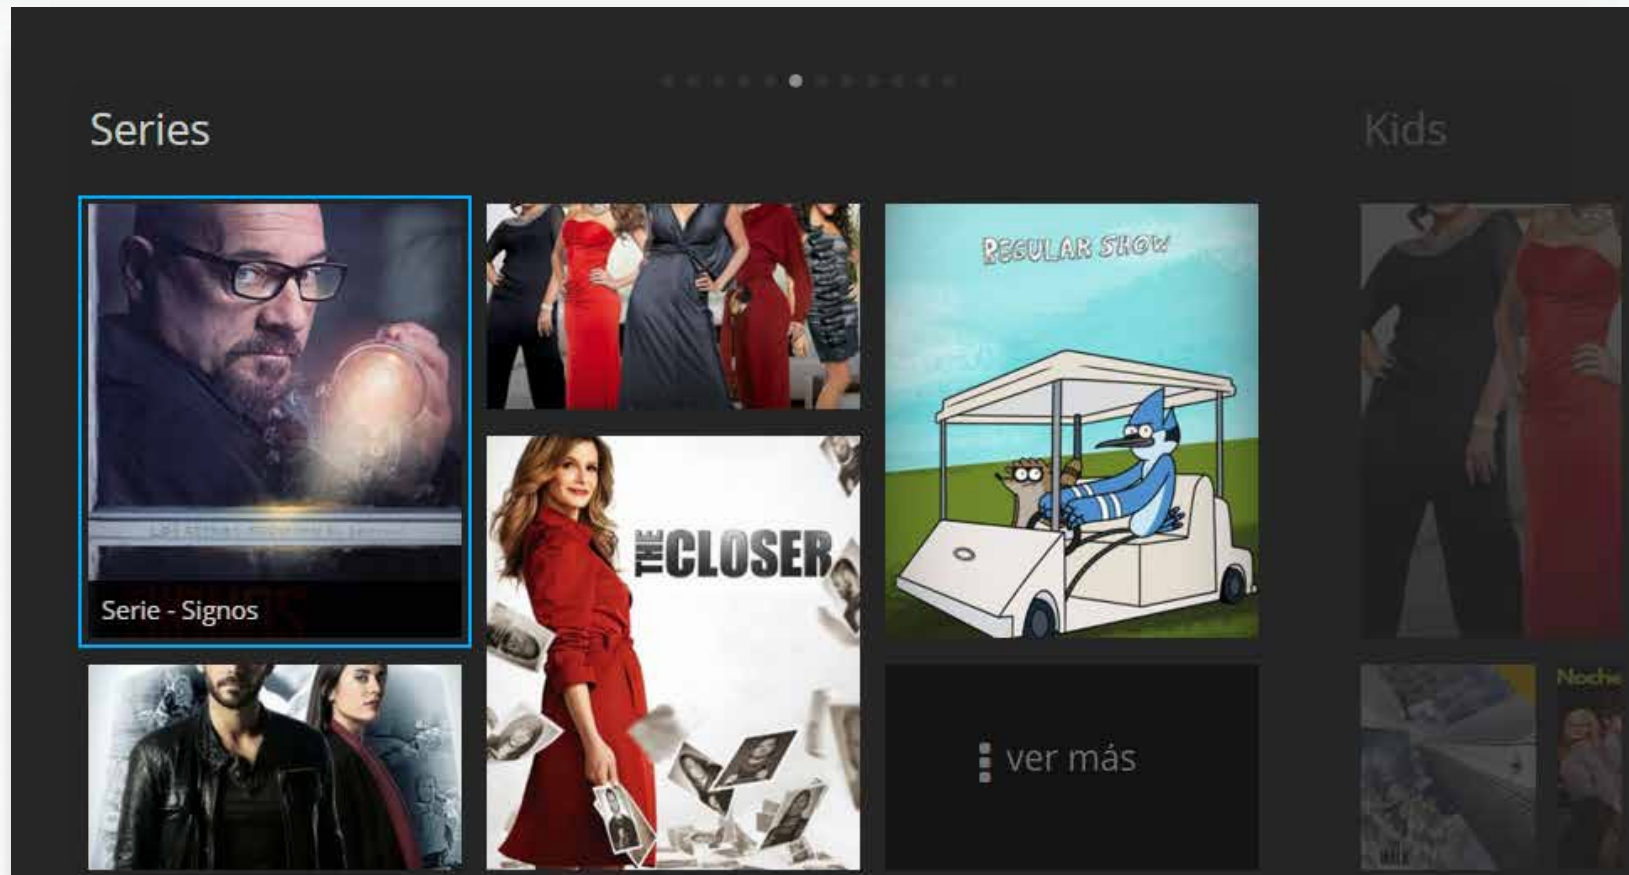

5.6. Series

Tenemos para ti las temporadas de las mejores series, para que las disfrutes desde tu Samsung Smart TV.