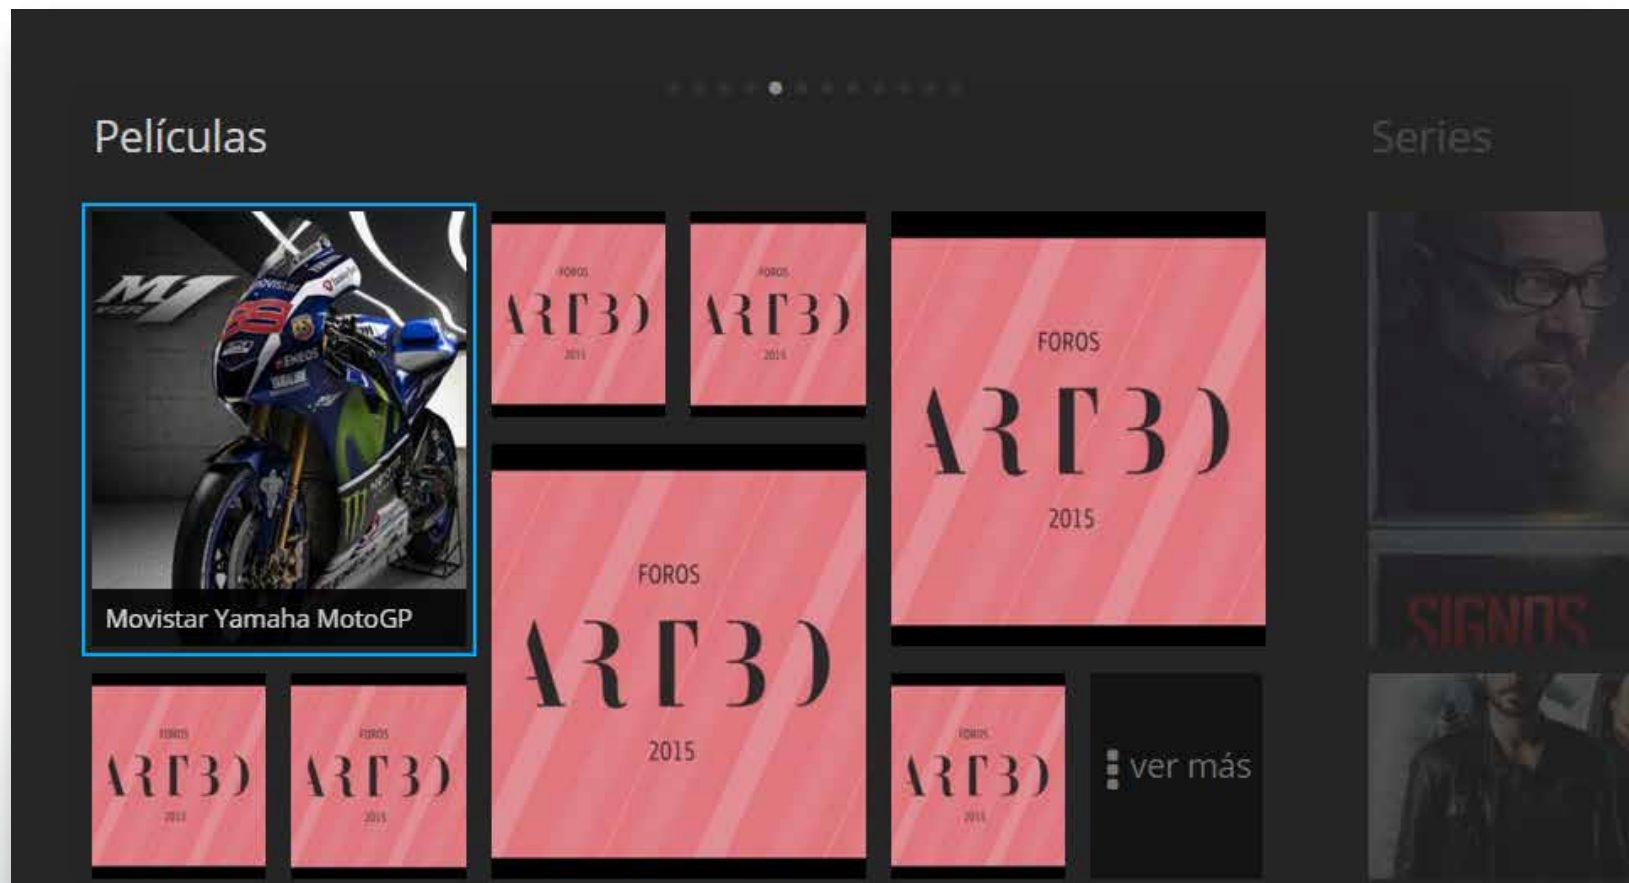

5.5. Películas

Encuentra los mejores títulos de acción, comedia, drama y los géneros más importantes del séptimo arte.