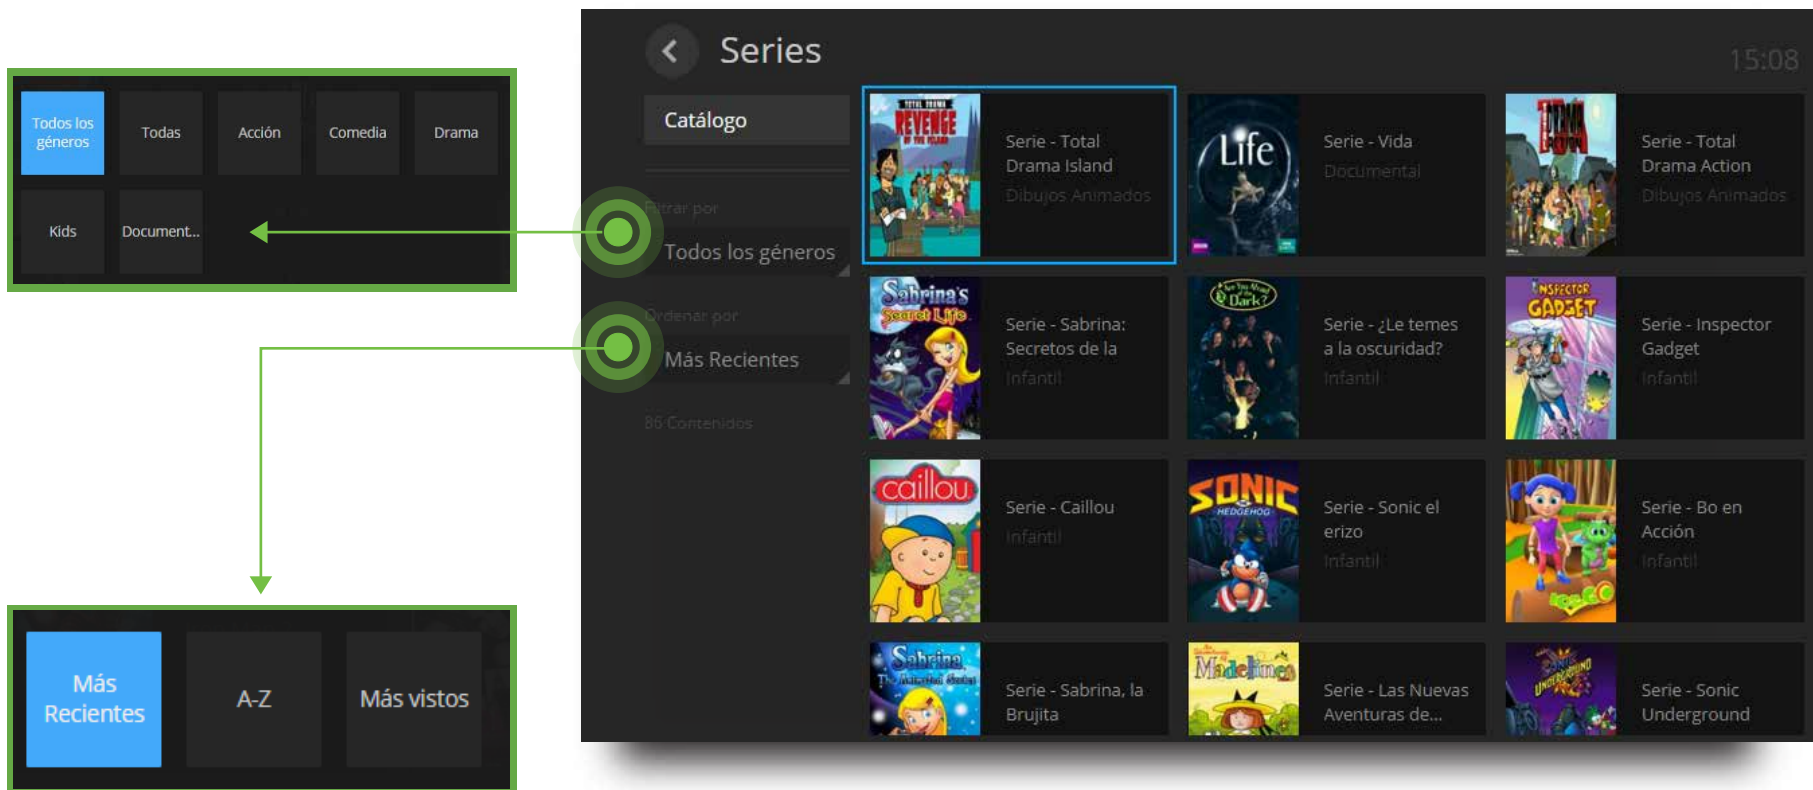

Carátula

Género

Ver más tarde

Sinopsis

Contenidos Relacionados

## 5.6.1. Detalles del contenido

The image shows a screenshot of the Movistar Play interface for the series "The Closer (VOS)". The interface is annotated with callout boxes pointing to various elements: